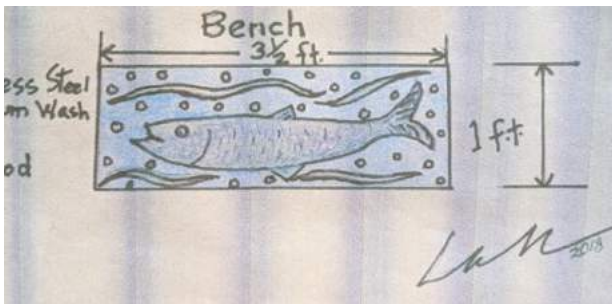

H BERKELEY SENIOR CENTER
100'

H E A R S T

CONCEPT SCHEME 2: 5-12 YRS PLAY AREA

CONCEPT SCHEME 2: 2-5 YRS PLAY AREA

CONCEPT SCHEME 2: SITE FURNISHINGS & OTHER ELEMENTS

EXISTING CONDITIONS OHLONE PARK

MURAL GARDEN