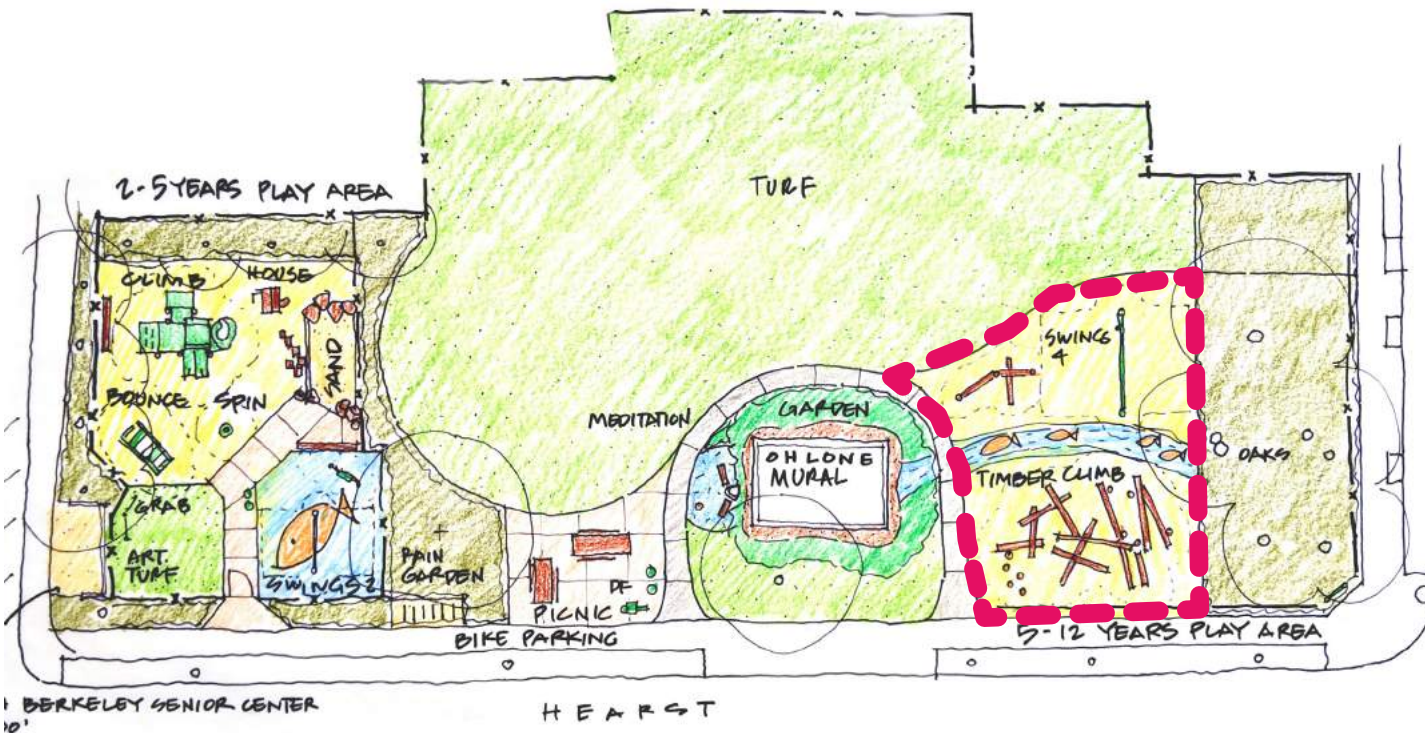

- - - - MAIN PEDESTRIAN CIRCULATION
- - - - PLAYGROUND CIRCULATION
- ← MAIN ENTRY
- ← SECONDARY ENTRY
- - - - UNDERGROUND BART

EXISTING CONDITIONS OHLONE PARK

EXISTING CONDITIONS OHLONE PARK

EXISTING CONDITIONS OHLONE PARK

DENSE TREES

PICNIC AREA

AC PARKING

CONCEPT SCHEME 1

CONCEPT SCHEME 1: 5-12 YRS PLAY AREA

CONCEPT SCHEME 1: 2-5 YRS PLAY AREA

CONCEPT SCHEME 1: SITE FURNISHINGS & OTHER ELEMENTS

CONCEPT SCHEME 2

H BERKELEY SENIOR CENTER
100'

H E A R S T

CONCEPT SCHEME 2: 5-12 YRS PLAY AREA

CONCEPT SCHEME 2: 2-5 YRS PLAY AREA

CONCEPT SCHEME 2: SITE FURNISHINGS & OTHER ELEMENTS

EXISTING CONDITIONS OHLONE PARK

MURAL GARDEN