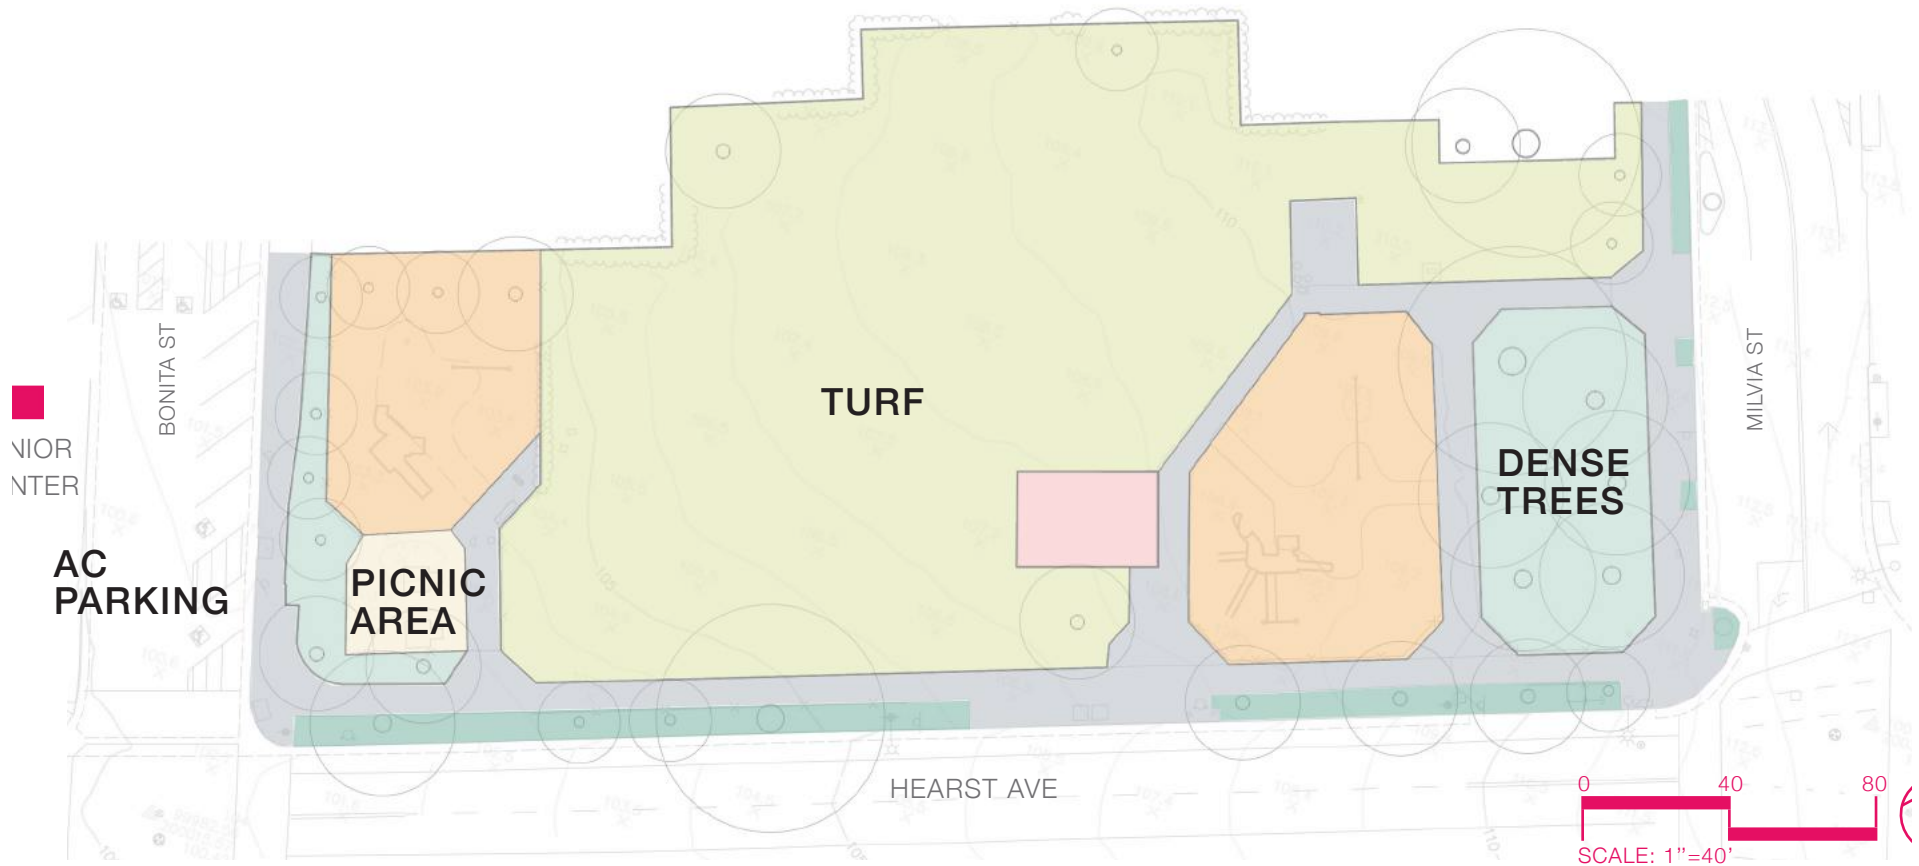

DOG PARK

BUS STOP
&
ENTRANCE

SENIOR
CENTER

PLAYGROUND
& MURAL

BASE

OHLONE PARK EAST PLAYGROUND AND MURAL GARDEN IMPROVEMENT
MILVIA ST BERKELEY CA 94704

COMMUNITY MEETING
MARCH 4 2021

EXISTING CONDITIONS OHLONE PARK

- - - - MAIN PEDESTRIAN CIRCULATION
- - - - PLAYGROUND CIRCULATION
- ← MAIN ENTRY
- ← SECONDARY ENTRY
- - - - UNDERGROUND BART

EXISTING CONDITIONS OHLONE PARK

EXISTING CONDITIONS OHLONE PARK

EXISTING CONDITIONS OHLONE PARK

DENSE TREES

PICNIC AREA

AC PARKING

CONCEPT SCHEME 1

CONCEPT SCHEME 1: 5-12 YRS PLAY AREA

CONCEPT SCHEME 1: 2-5 YRS PLAY AREA

CONCEPT SCHEME 1: SITE FURNISHINGS & OTHER ELEMENTS

CONCEPT SCHEME 2

H BERKELEY SENIOR CENTER
100'

H E A R S T

CONCEPT SCHEME 2: 5-12 YRS PLAY AREA

CONCEPT SCHEME 2: 2-5 YRS PLAY AREA

CONCEPT SCHEME 2: SITE FURNISHINGS & OTHER ELEMENTS

EXISTING CONDITIONS OHLONE PARK

MURAL GARDEN