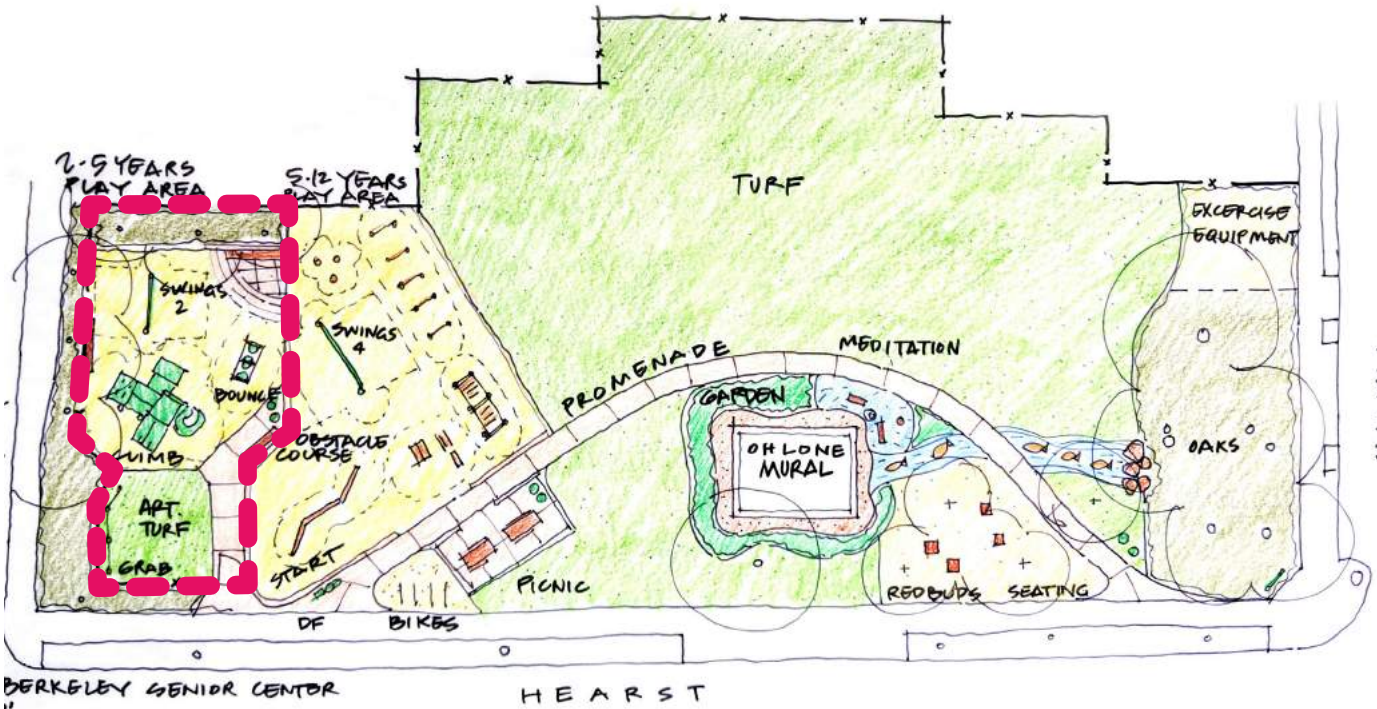

- - - - MAIN PEDESTRIAN CIRCULATION
- - - - PLAYGROUND CIRCULATION
- ← MAIN ENTRY
- ← SECONDARY ENTRY
- - - - UNDERGROUND BART

EXISTING CONDITIONS OHLONE PARK

EXISTING CONDITIONS OHLONE PARK

EXISTING CONDITIONS OHLONE PARK

DENSE TREES

PICNIC AREA

AC PARKING

CONCEPT SCHEME 1

CONCEPT SCHEME 1: 5-12 YRS PLAY AREA

CONCEPT SCHEME 1: 2-5 YRS PLAY AREA

CONCEPT SCHEME 1: SITE FURNISHINGS & OTHER ELEMENTS

CONCEPT SCHEME 2

H BERKELEY SENIOR CENTER
100'

H E A R S T

CONCEPT SCHEME 2: 5-12 YRS PLAY AREA

CONCEPT SCHEME 2: 2-5 YRS PLAY AREA

CONCEPT SCHEME 2: SITE FURNISHINGS & OTHER ELEMENTS

EXISTING CONDITIONS OHLONE PARK

MURAL GARDEN