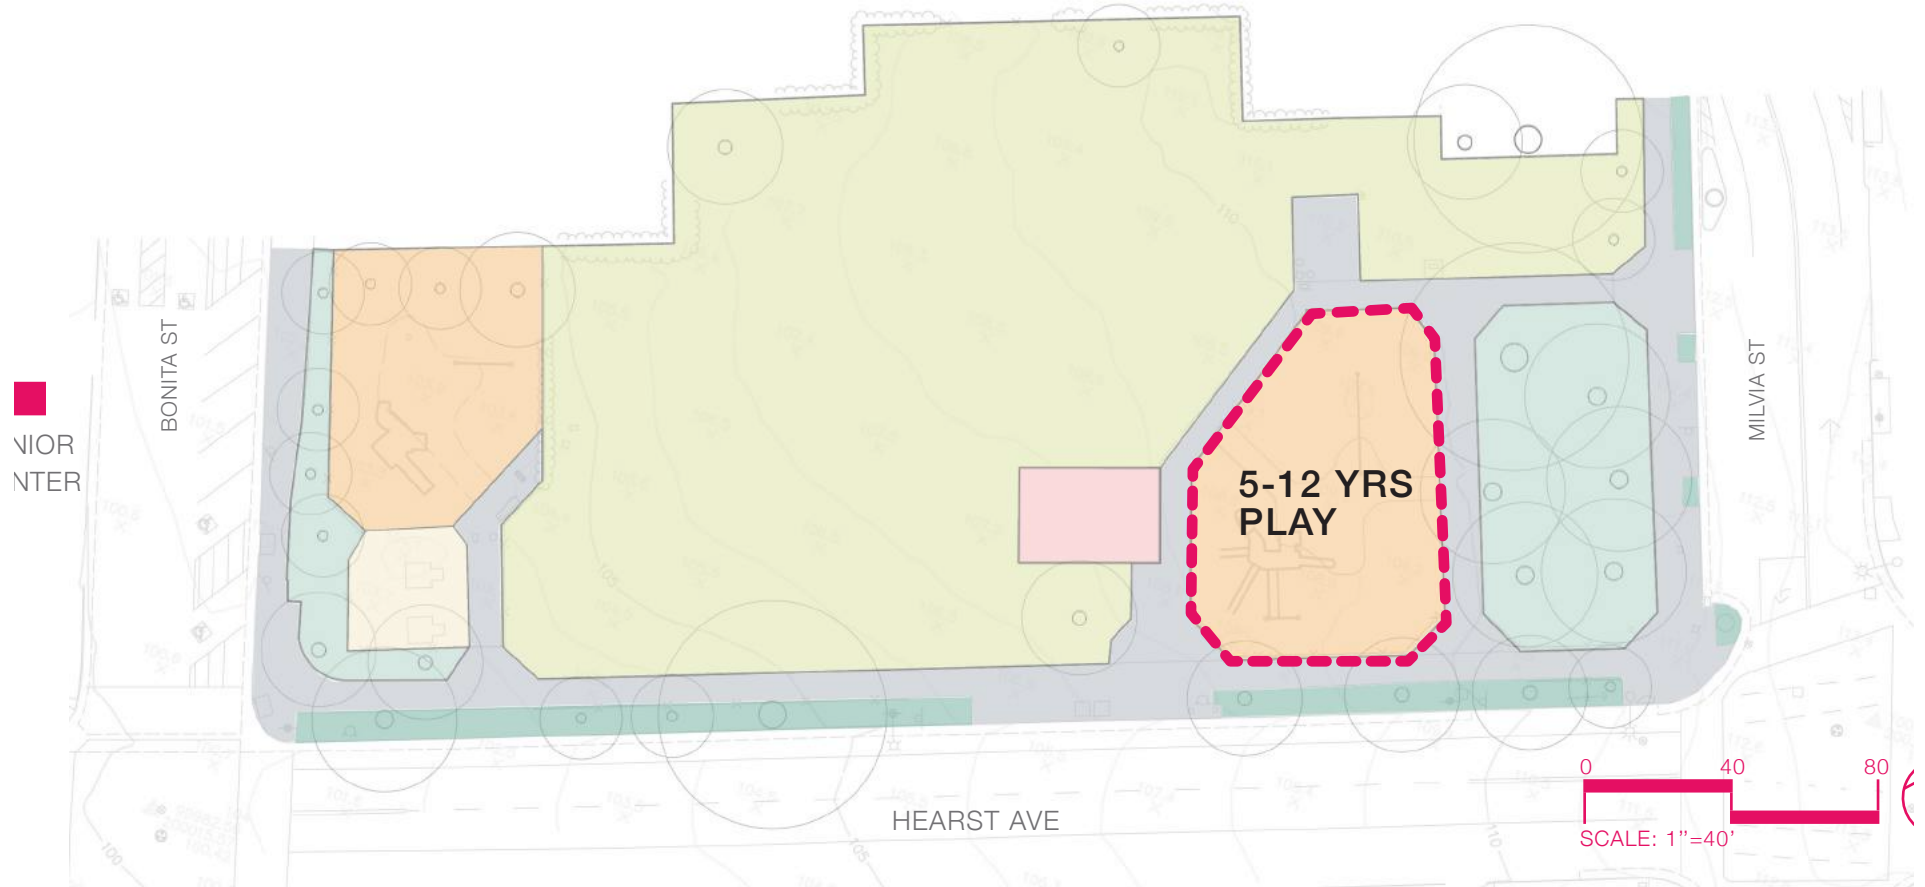

DOG PARK

BUS STOP
&
ENTRANCE

SENIOR
CENTER

PLAYGROUND
& MURAL

BASE

OHLONE PARK EAST PLAYGROUND AND MURAL GARDEN IMPROVEMENT
MILVIA ST BERKELEY CA 94704

COMMUNITY MEETING
MARCH 4 2021

EXISTING CONDITIONS OHLONE PARK

- - - - MAIN PEDESTRIAN CIRCULATION
- - - - PLAYGROUND CIRCULATION
- ← MAIN ENTRY
- ← SECONDARY ENTRY
- - - - UNDERGROUND BART

EXISTING CONDITIONS OHLONE PARK

EXISTING CONDITIONS OHLONE PARK

EXISTING CONDITIONS OHLONE PARK

DENSE TREES

PICNIC AREA

AC PARKING

CONCEPT SCHEME 1

CONCEPT SCHEME 1: 5-12 YRS PLAY AREA

CONCEPT SCHEME 1: 2-5 YRS PLAY AREA

CONCEPT SCHEME 1: SITE FURNISHINGS & OTHER ELEMENTS

CONCEPT SCHEME 2