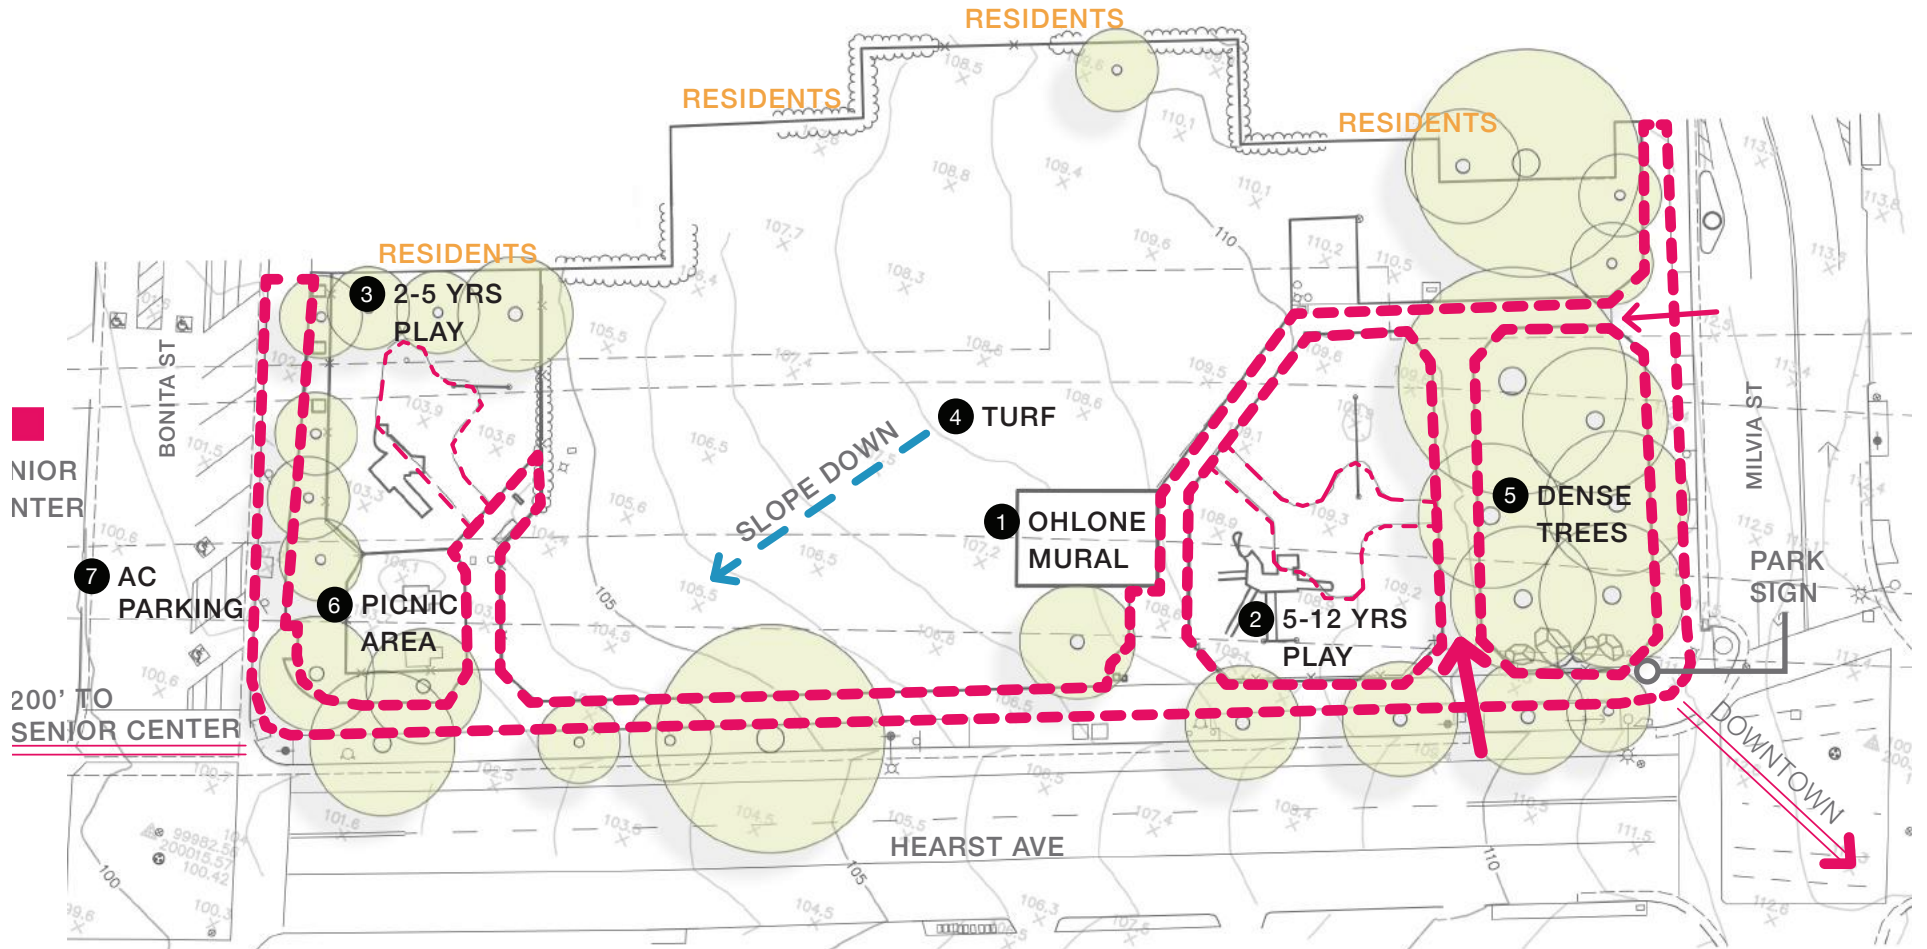

DOG PARK

BUS STOP
&
ENTRANCE

SENIOR
CENTER

PLAYGROUND
& MURAL

BASE

OHLONE PARK EAST PLAYGROUND AND MURAL GARDEN IMPROVEMENT
MILVIA ST BERKELEY CA 94704

COMMUNITY MEETING
MARCH 4 2021

EXISTING CONDITIONS OHLONE PARK

- - - - MAIN PEDESTRIAN CIRCULATION
- - - - PLAYGROUND CIRCULATION
- ← MAIN ENTRY
- ← SECONDARY ENTRY
- - - - UNDERGROUND BART

EXISTING CONDITIONS OHLONE PARK

EXISTING CONDITIONS OHLONE PARK

EXISTING CONDITIONS OHLONE PARK

DENSE TREES

PICNIC AREA

AC PARKING

CONCEPT SCHEME 1

CONCEPT SCHEME 1: 5-12 YRS PLAY AREA

CONCEPT SCHEME 1: 2-5 YRS PLAY AREA

CONCEPT SCHEME 1: SITE FURNISHINGS & OTHER ELEMENTS

CONCEPT SCHEME 2