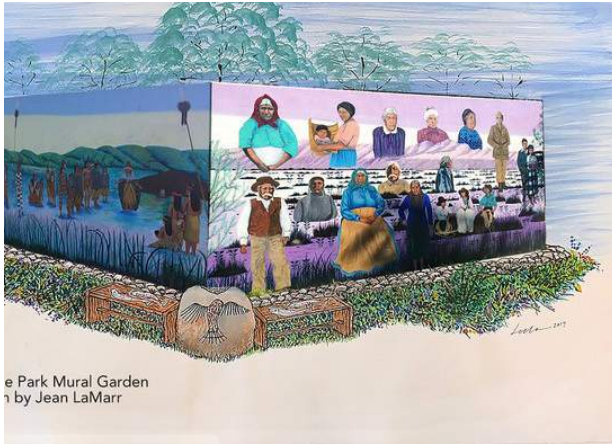

H BERKELEY SENIOR CENTER
100'

H E A R S T

CONCEPT SCHEME 2: 5-12 YRS PLAY AREA

CONCEPT SCHEME 2: 2-5 YRS PLAY AREA

CONCEPT SCHEME 2: SITE FURNISHINGS & OTHER ELEMENTS

EXISTING CONDITIONS OHLONE PARK

MURAL GARDEN