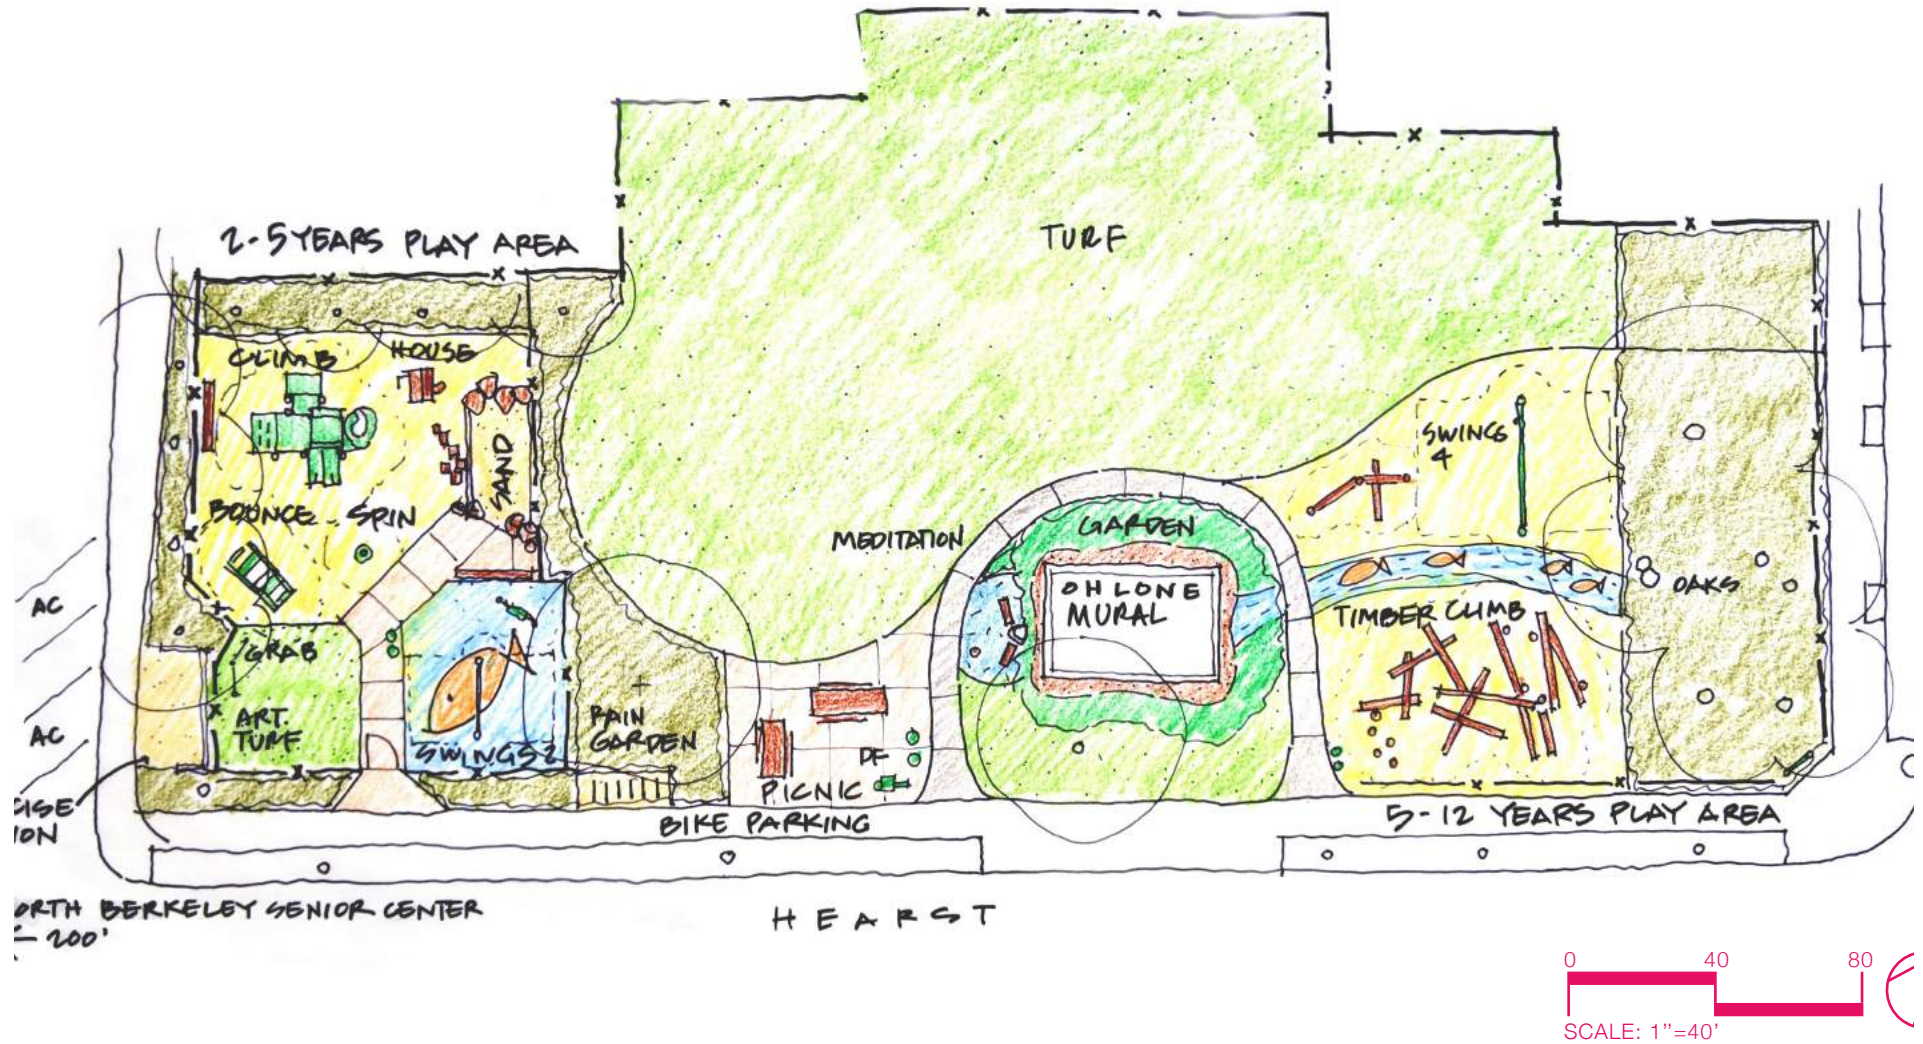

DOG PARK

BUS STOP
&
ENTRANCE

SENIOR
CENTER

PLAYGROUND
& MURAL

BASE

OHLONE PARK EAST PLAYGROUND AND MURAL GARDEN IMPROVEMENT
MILVIA ST BERKELEY CA 94704

COMMUNITY MEETING
MARCH 4 2021

EXISTING CONDITIONS OHLONE PARK

- - - - MAIN PEDESTRIAN CIRCULATION
- - - - PLAYGROUND CIRCULATION
- ← MAIN ENTRY
- ← SECONDARY ENTRY
- - - - UNDERGROUND BART

EXISTING CONDITIONS OHLONE PARK

EXISTING CONDITIONS OHLONE PARK

EXISTING CONDITIONS OHLONE PARK

DENSE TREES

PICNIC AREA

AC PARKING

CONCEPT SCHEME 1

CONCEPT SCHEME 1: 5-12 YRS PLAY AREA

CONCEPT SCHEME 1: 2-5 YRS PLAY AREA

CONCEPT SCHEME 1: SITE FURNISHINGS & OTHER ELEMENTS

CONCEPT SCHEME 2

H BERKELEY SENIOR CENTER
100'

H E A R S T

CONCEPT SCHEME 2: 5-12 YRS PLAY AREA

CONCEPT SCHEME 2: 2-5 YRS PLAY AREA

CONCEPT SCHEME 2: SITE FURNISHINGS & OTHER ELEMENTS

EXISTING CONDITIONS OHLONE PARK

MURAL GARDEN