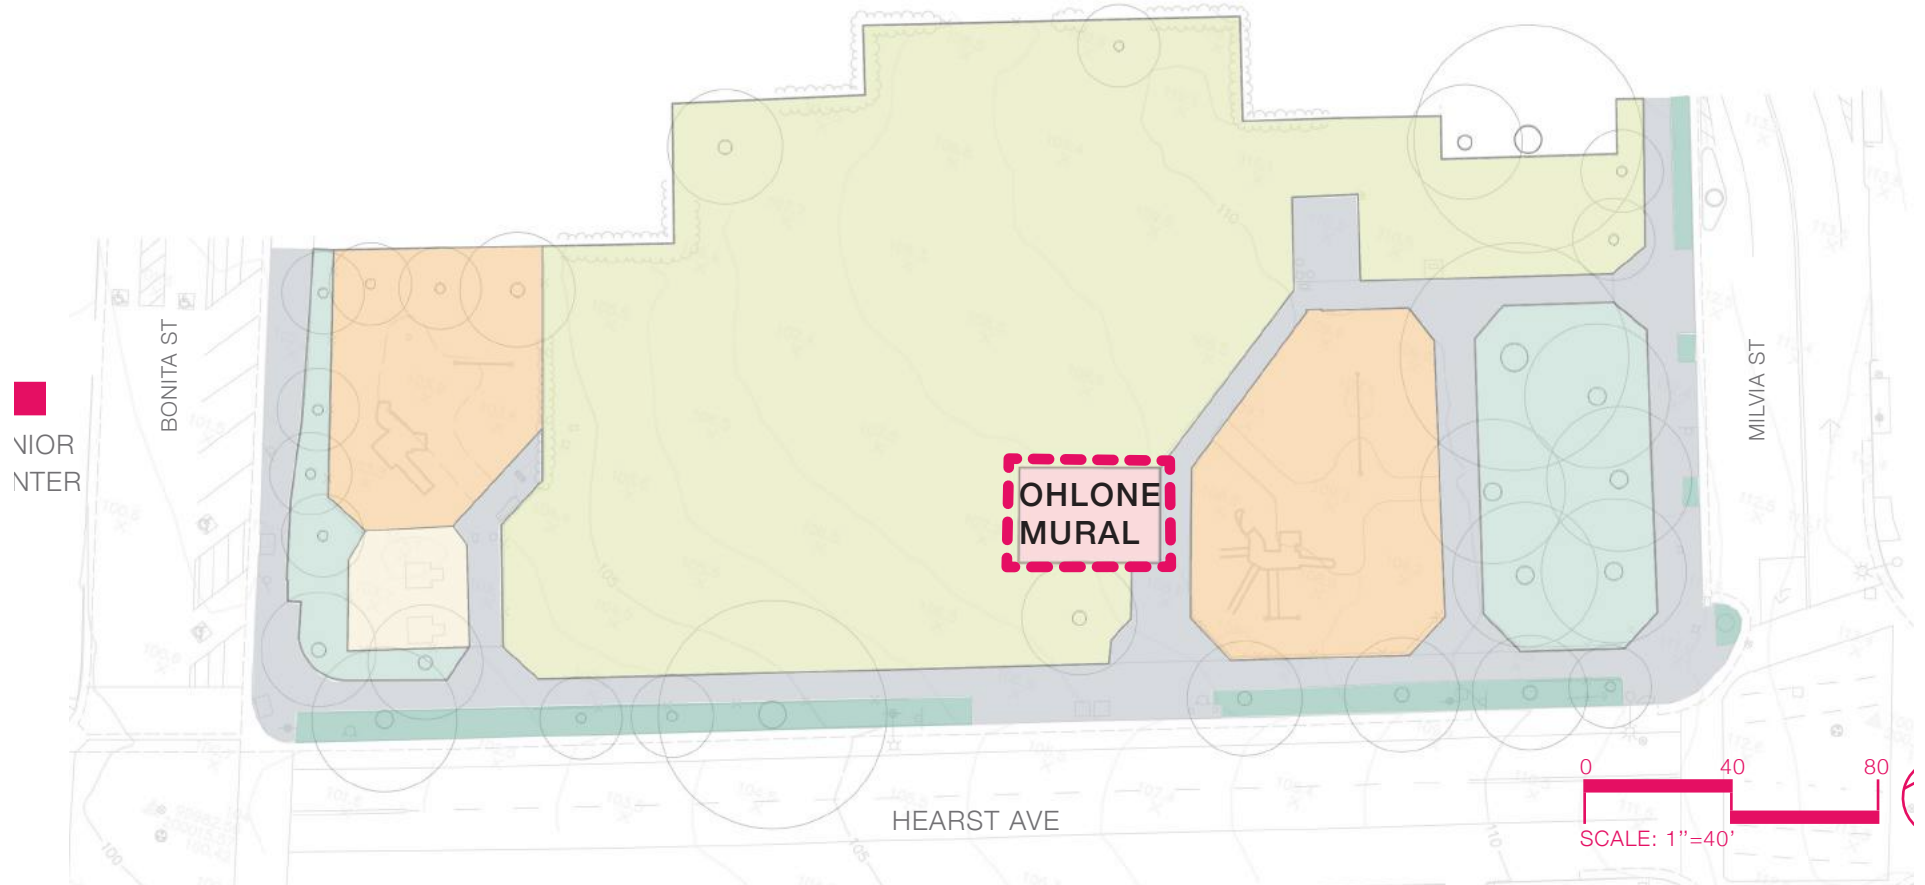

- - - - MAIN PEDESTRIAN CIRCULATION
- - - - PLAYGROUND CIRCULATION
- ← MAIN ENTRY
- ← SECONDARY ENTRY
- - - - UNDERGROUND BART

EXISTING CONDITIONS OHLONE PARK

EXISTING CONDITIONS OHLONE PARK

EXISTING CONDITIONS OHLONE PARK

DENSE TREES

PICNIC AREA

AC PARKING

CONCEPT SCHEME 1

CONCEPT SCHEME 1: 5-12 YRS PLAY AREA

CONCEPT SCHEME 1: 2-5 YRS PLAY AREA

CONCEPT SCHEME 1: SITE FURNISHINGS & OTHER ELEMENTS

CONCEPT SCHEME 2

H BERKELEY SENIOR CENTER
100'

H E A R S T

CONCEPT SCHEME 2: 5-12 YRS PLAY AREA

CONCEPT SCHEME 2: 2-5 YRS PLAY AREA

CONCEPT SCHEME 2: SITE FURNISHINGS & OTHER ELEMENTS

EXISTING CONDITIONS OHLONE PARK

MURAL GARDEN

CONCEPTUAL PLANTING PLAN

SYMBOL	COMMON NAME	BOTANICAL NAME
AQU	WESTERN COLUMBINE	AQUILEGIA FORMOSA
BOU	BLUE GRAMA	BOUTELOUA GRACILIS
CEA	CENTENNIAL CEANOTHUS	CEANOTHUS 'CENTENNIAL'
CER	WESTERN REDBUD	CERCIS OCCIDENTALIS
CHL	SOAP PLANT	CHLOROGALUM POMERIDIANUM
ESC	CALIFORNIA POPPY	ESCHSCHOLZIA CALIFORNICA
HEU	CORAL BELLS	HEUCHERA SPP.
JUN	WIRE GRASS	JUNCUS PATENS
MON	COYOTE MINT	MONARDELLA VILLOSA
POL	WESTERN SWORD FERN	POLYSTICHUM MUNIUM
SAL	HUMMINGBIRD SAGE	SALVIA SPATHACEA
SAN	PINK FLOWERING CURRANT	RIBES SANGUINEUM VAR. GLUTINOSUM