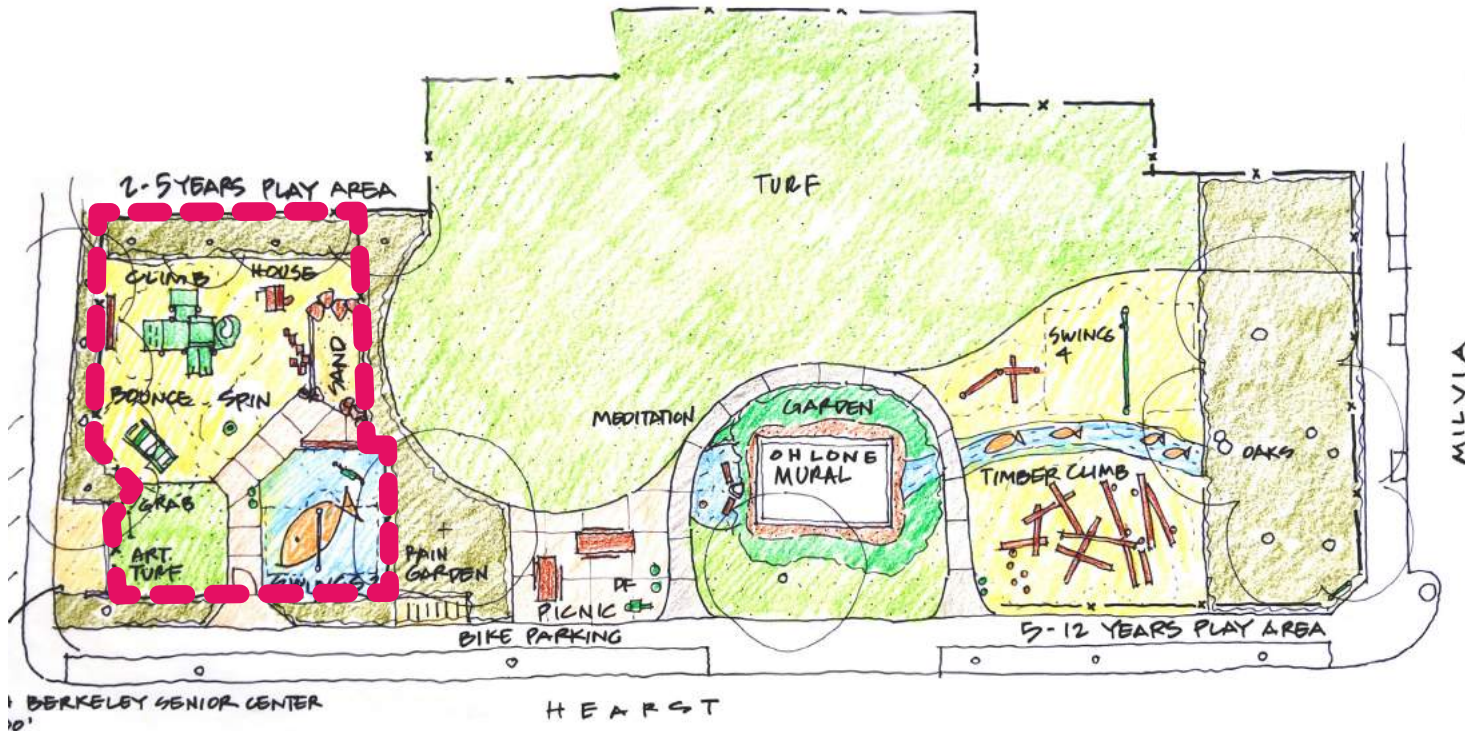

- - - - MAIN PEDESTRIAN CIRCULATION
- - - - PLAYGROUND CIRCULATION
- ← MAIN ENTRY
- ← SECONDARY ENTRY
- - - - UNDERGROUND BART

EXISTING CONDITIONS OHLONE PARK

EXISTING CONDITIONS OHLONE PARK

EXISTING CONDITIONS OHLONE PARK

DENSE TREES

PICNIC AREA

AC PARKING

CONCEPT SCHEME 1

CONCEPT SCHEME 1: 5-12 YRS PLAY AREA

CONCEPT SCHEME 1: 2-5 YRS PLAY AREA

CONCEPT SCHEME 1: SITE FURNISHINGS & OTHER ELEMENTS

CONCEPT SCHEME 2

H BERKELEY SENIOR CENTER
100'

H E A R S T

CONCEPT SCHEME 2: 5-12 YRS PLAY AREA

CONCEPT SCHEME 2: 2-5 YRS PLAY AREA

CONCEPT SCHEME 2: SITE FURNISHINGS & OTHER ELEMENTS

EXISTING CONDITIONS OHLONE PARK

MURAL GARDEN