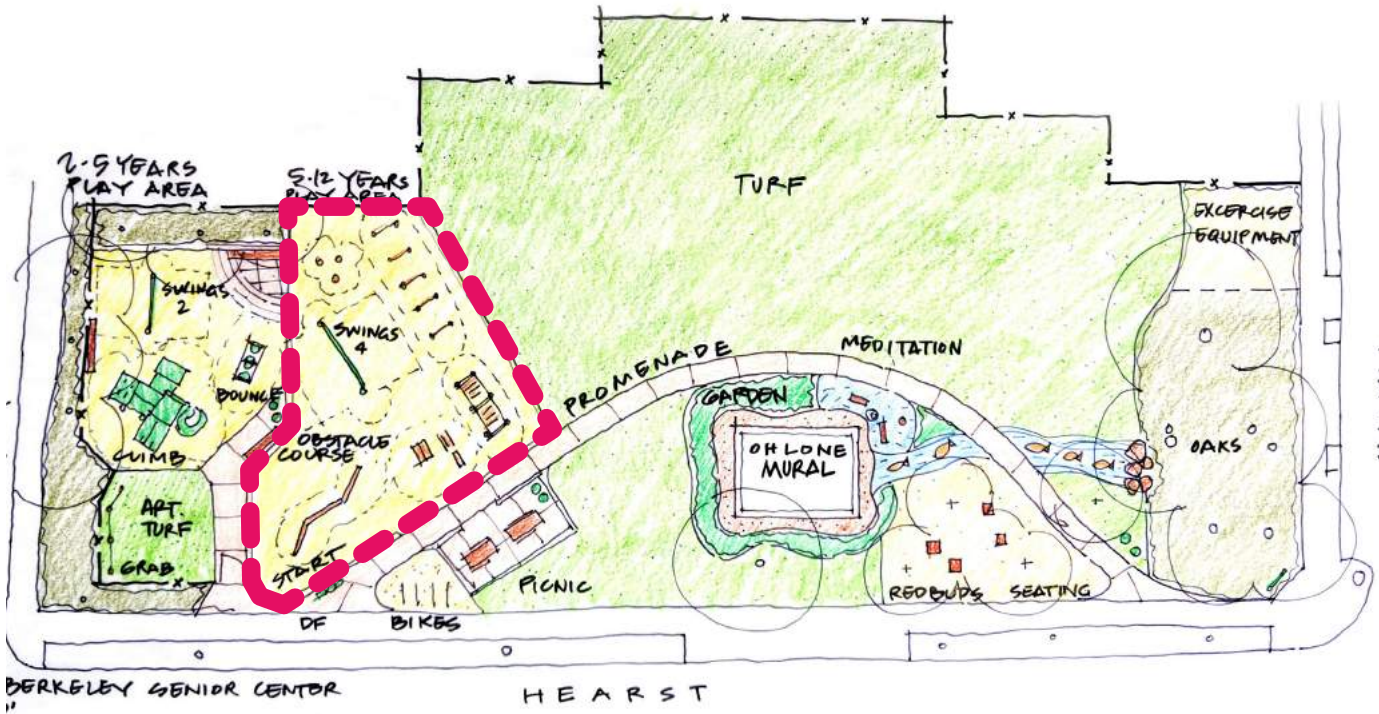

- - - - MAIN PEDESTRIAN CIRCULATION
- - - - PLAYGROUND CIRCULATION
- ← MAIN ENTRY
- ← SECONDARY ENTRY
- - - - UNDERGROUND BART

EXISTING CONDITIONS OHLONE PARK

EXISTING CONDITIONS OHLONE PARK

EXISTING CONDITIONS OHLONE PARK

DENSE TREES

PICNIC AREA

AC PARKING

CONCEPT SCHEME 1

CONCEPT SCHEME 1: 5-12 YRS PLAY AREA

CONCEPT SCHEME 1: 2-5 YRS PLAY AREA

CONCEPT SCHEME 1: SITE FURNISHINGS & OTHER ELEMENTS

CONCEPT SCHEME 2

H BERKELEY SENIOR CENTER
100'

H E A R S T

CONCEPT SCHEME 2: 5-12 YRS PLAY AREA

CONCEPT SCHEME 2: 2-5 YRS PLAY AREA

CONCEPT SCHEME 2: SITE FURNISHINGS & OTHER ELEMENTS

EXISTING CONDITIONS OHLONE PARK

MURAL GARDEN