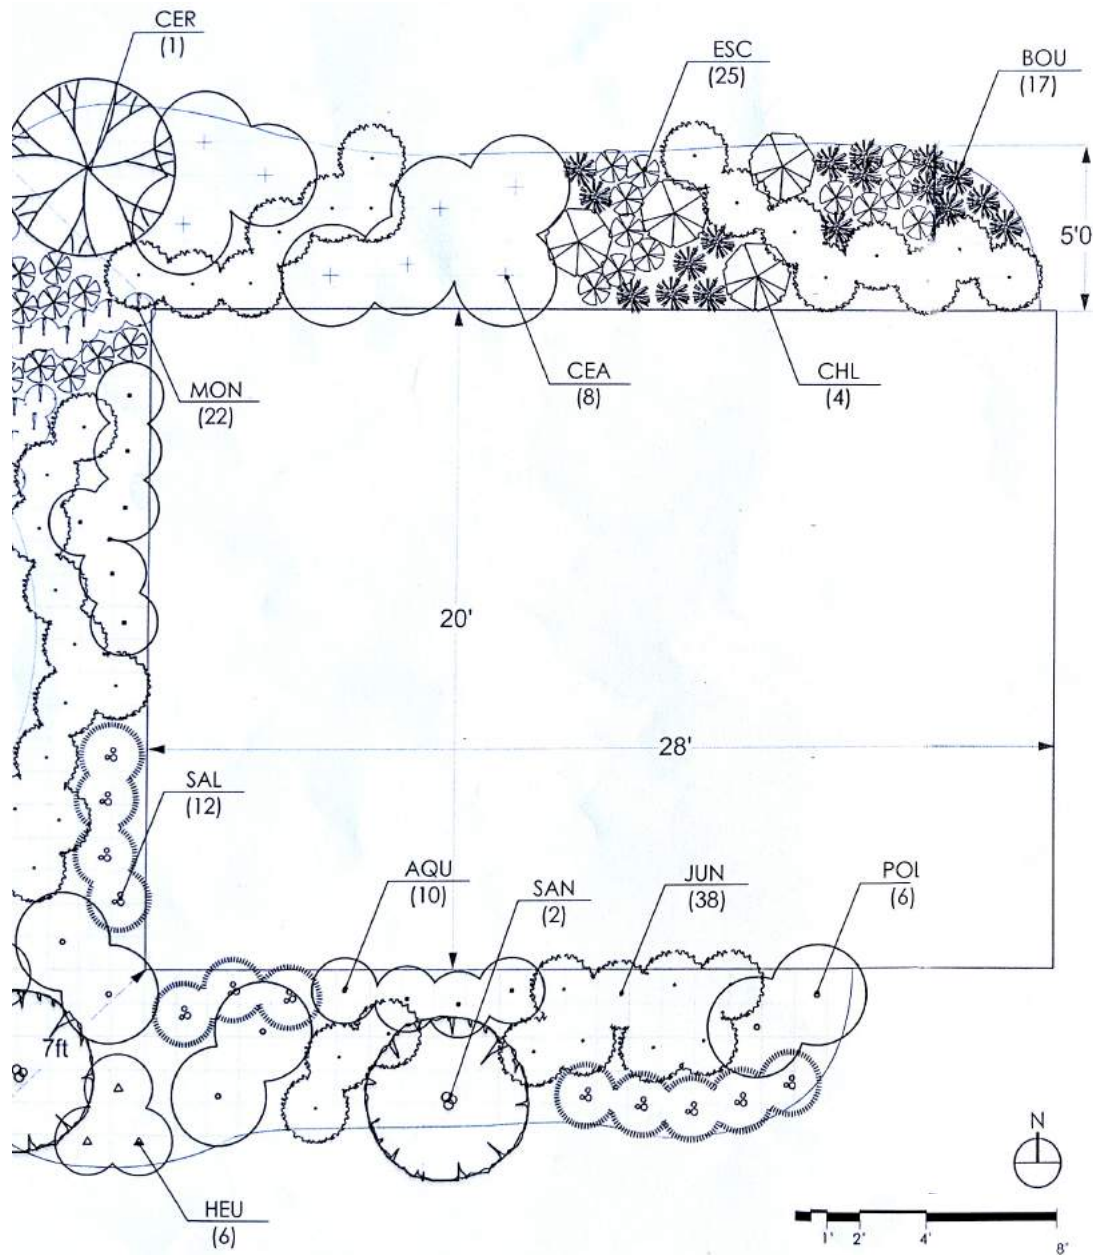

CONCEPTUAL PLANTING PLAN