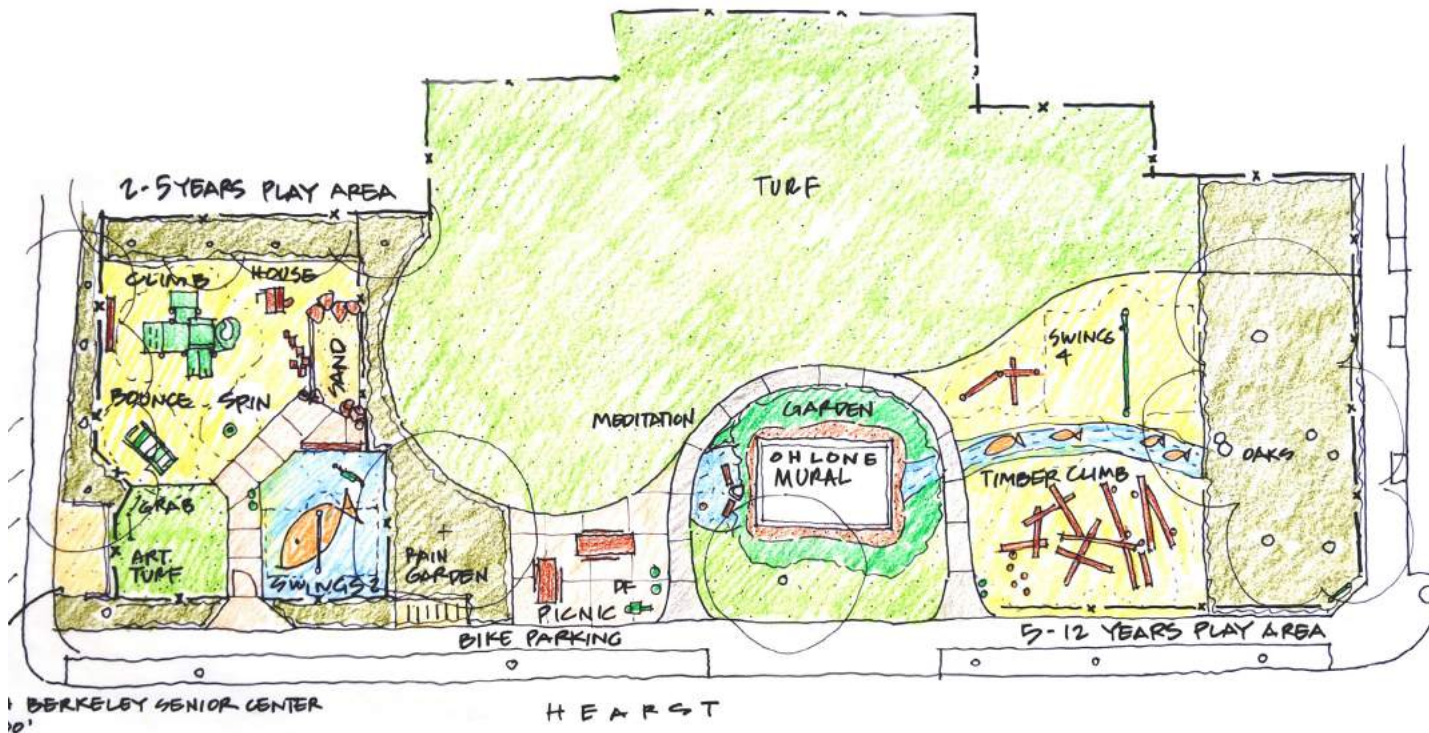

- - - - MAIN PEDESTRIAN CIRCULATION
- - - - PLAYGROUND CIRCULATION
- ← MAIN ENTRY
- ← SECONDARY ENTRY
- - - - UNDERGROUND BART

EXISTING CONDITIONS OHLONE PARK

EXISTING CONDITIONS OHLONE PARK

EXISTING CONDITIONS OHLONE PARK

DENSE TREES

PICNIC AREA

AC PARKING

CONCEPT SCHEME 1

CONCEPT SCHEME 1: 5-12 YRS PLAY AREA

CONCEPT SCHEME 1: 2-5 YRS PLAY AREA

CONCEPT SCHEME 1: SITE FURNISHINGS & OTHER ELEMENTS

CONCEPT SCHEME 2

H BERKELEY SENIOR CENTER
100'

H E A R S T

CONCEPT SCHEME 2: 5-12 YRS PLAY AREA

CONCEPT SCHEME 2: 2-5 YRS PLAY AREA

CONCEPT SCHEME 2: SITE FURNISHINGS & OTHER ELEMENTS

EXISTING CONDITIONS OHLONE PARK

MURAL GARDEN