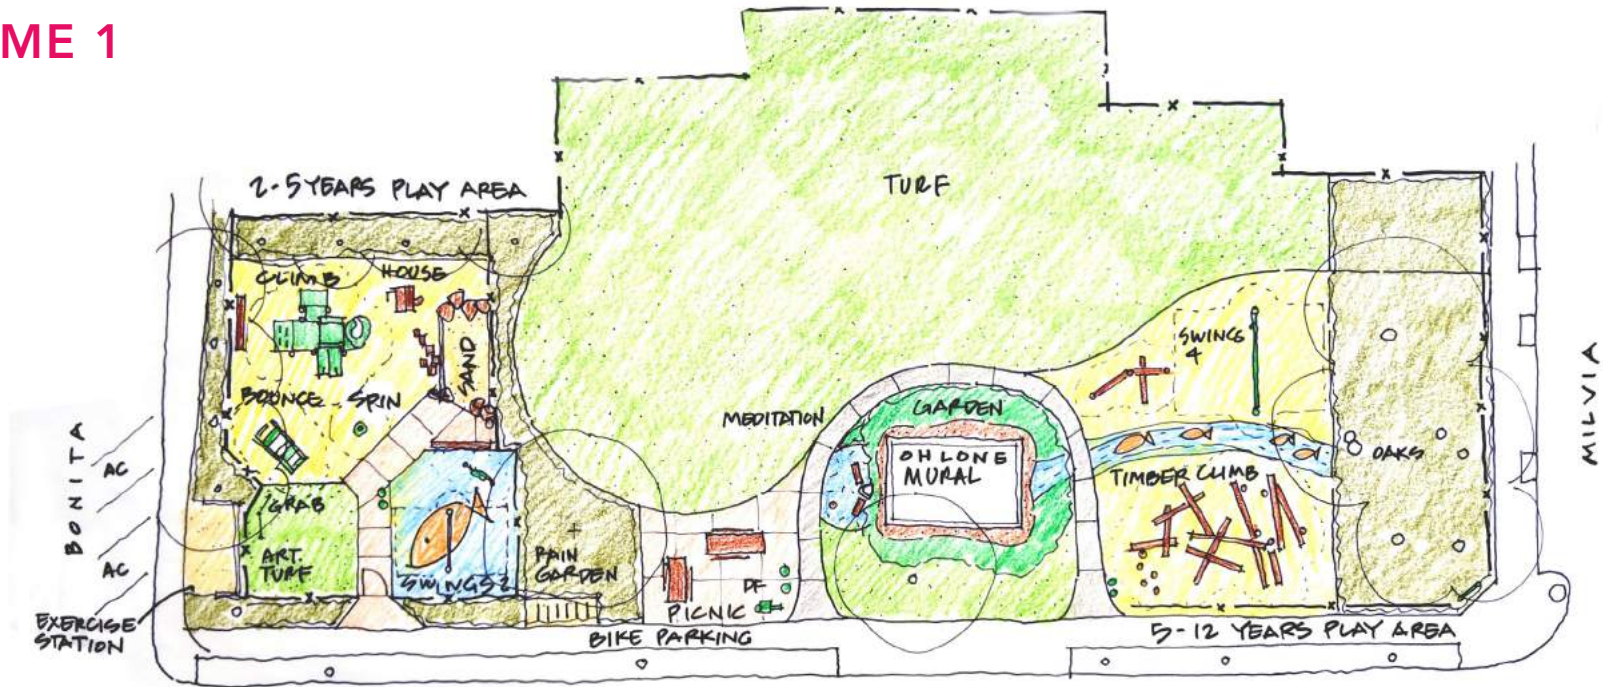

- - - - MAIN PEDESTRIAN CIRCULATION
- - - - PLAYGROUND CIRCULATION
- ← MAIN ENTRY
- ← SECONDARY ENTRY
- - - - UNDERGROUND BART

EXISTING CONDITIONS OHLONE PARK

EXISTING CONDITIONS OHLONE PARK

EXISTING CONDITIONS OHLONE PARK

H BERKELEY SENIOR CENTER
100'

H E A R S T

CONCEPT SCHEME 2: 5-12 YRS PLAY AREA

CONCEPT SCHEME 2: 2-5 YRS PLAY AREA

CONCEPT SCHEME 2: SITE FURNISHINGS & OTHER ELEMENTS

EXISTING CONDITIONS OHLONE PARK

MURAL GARDEN

CONCEPTUAL PLANTING PLAN

SYMBOL	COMMON NAME	BOTANICAL NAME
AQU	WESTERN COLUMBINE	AQUILEGIA FORMOSA
BOU	BLUE GRAMA	BOUTELOUA GRACILIS
CEA	CENTENNIAL CEANOTHUS	CEANOTHUS 'CENTENNIAL'
CER	WESTERN REDBUD	CERCIS OCCIDENTALIS
CHL	SOAP PLANT	CHLOROGALUM POMERIDIANUM
ESC	CALIFORNIA POPPY	ESCHSCHOLZIA CALIFORNICA
HEU	CORAL BELLS	HEUCHERA SPP.
JUN	WIRE GRASS	JUNCUS PATENS
MON	COYOTE MINT	MONARDELLA VILLOSA
POL	WESTERN SWORD FERN	POLYSTICHUM MUNIUM
SAL	HUMMINGBIRD SAGE	SALVIA SPATHACEA
SAN	PINK FLOWERING CURRANT	RIBES SANGUINEUM VAR. GLUTINOSUM

THANK YOU!

SCHEME 1

SCHEME 2