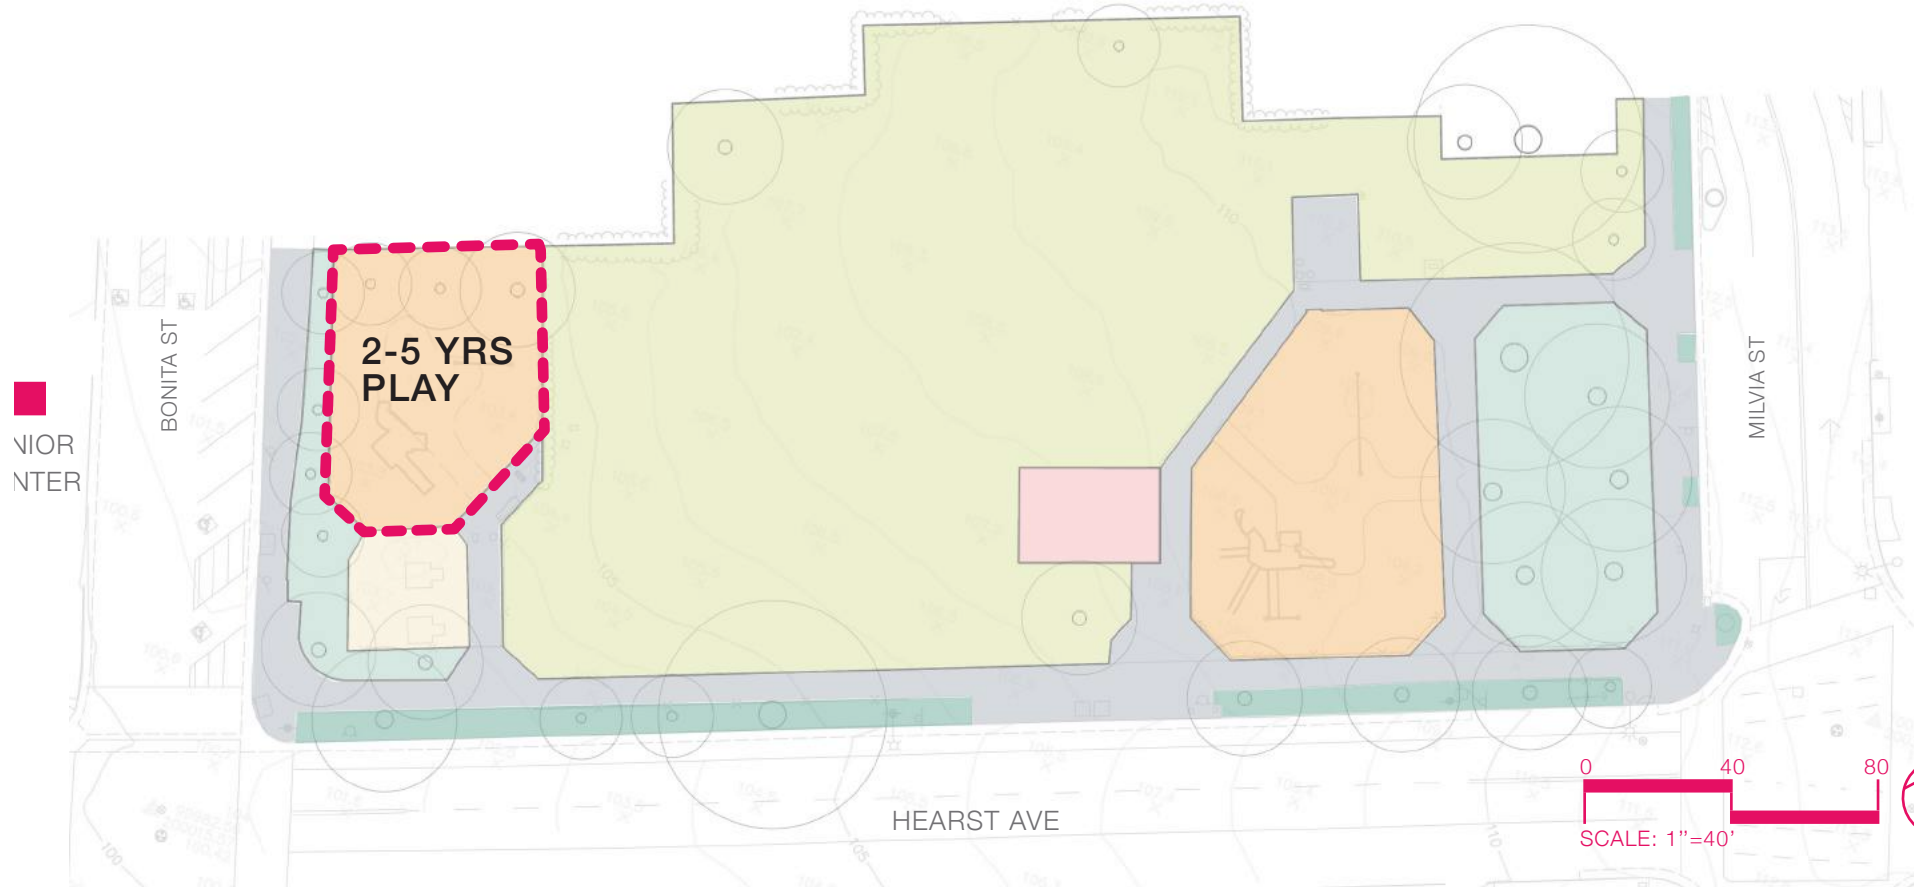

DOG PARK

BUS STOP
&
ENTRANCE

SENIOR
CENTER

PLAYGROUND
& MURAL

BASE

OHLONE PARK EAST PLAYGROUND AND MURAL GARDEN IMPROVEMENT
MILVIA ST BERKELEY CA 94704

COMMUNITY MEETING
MARCH 4 2021

EXISTING CONDITIONS OHLONE PARK

- - - - MAIN PEDESTRIAN CIRCULATION
- - - - PLAYGROUND CIRCULATION
- ← MAIN ENTRY
- ← SECONDARY ENTRY
- - - - UNDERGROUND BART

EXISTING CONDITIONS OHLONE PARK

EXISTING CONDITIONS OHLONE PARK

EXISTING CONDITIONS OHLONE PARK

DENSE TREES

PICNIC AREA

AC PARKING

CONCEPT SCHEME 1

CONCEPT SCHEME 1: 5-12 YRS PLAY AREA

CONCEPT SCHEME 1: 2-5 YRS PLAY AREA

CONCEPT SCHEME 1: SITE FURNISHINGS & OTHER ELEMENTS

CONCEPT SCHEME 2