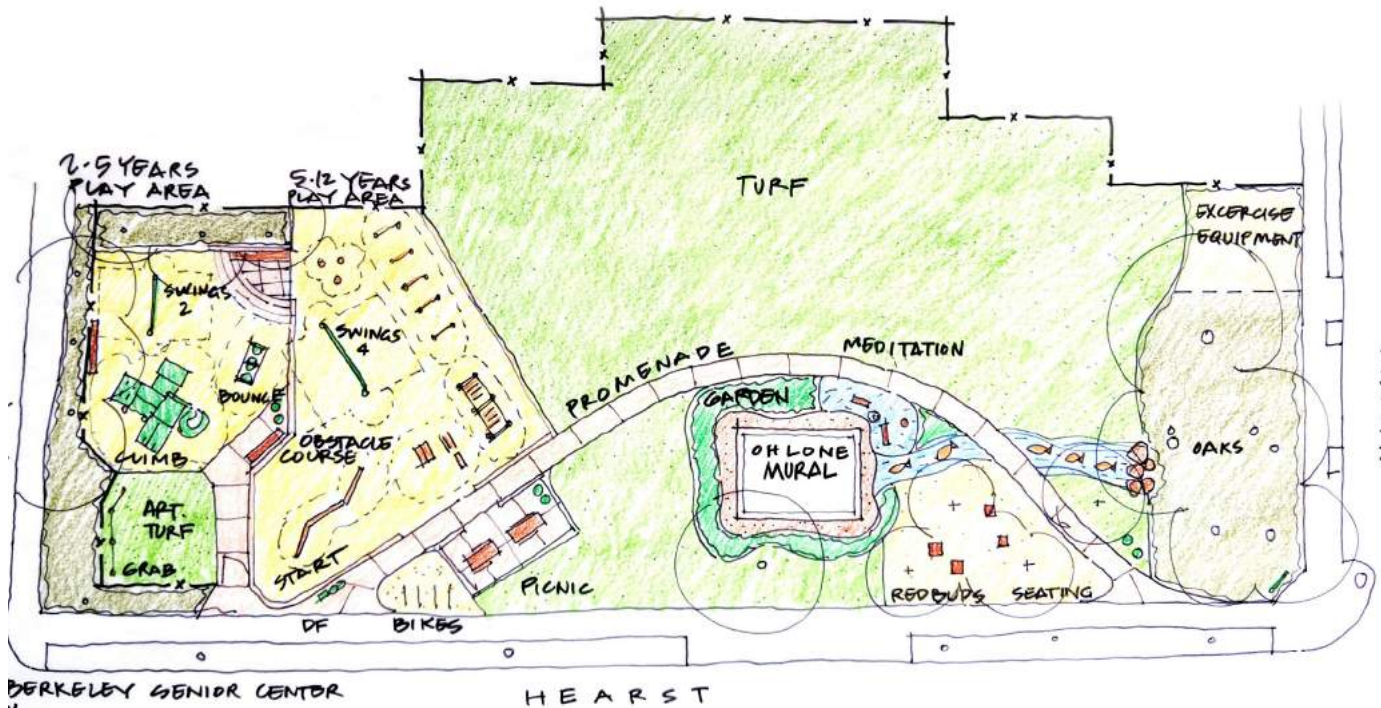

- - - - MAIN PEDESTRIAN CIRCULATION
- - - - PLAYGROUND CIRCULATION
- ← MAIN ENTRY
- ← SECONDARY ENTRY
- - - - UNDERGROUND BART

EXISTING CONDITIONS OHLONE PARK

EXISTING CONDITIONS OHLONE PARK

EXISTING CONDITIONS OHLONE PARK

DENSE TREES

PICNIC AREA

AC PARKING

CONCEPT SCHEME 1

CONCEPT SCHEME 1: 5-12 YRS PLAY AREA

CONCEPT SCHEME 1: 2-5 YRS PLAY AREA

CONCEPT SCHEME 1: SITE FURNISHINGS & OTHER ELEMENTS

CONCEPT SCHEME 2

H BERKELEY SENIOR CENTER
100'

H E A R S T

CONCEPT SCHEME 2: 5-12 YRS PLAY AREA

CONCEPT SCHEME 2: 2-5 YRS PLAY AREA

CONCEPT SCHEME 2: SITE FURNISHINGS & OTHER ELEMENTS

EXISTING CONDITIONS OHLONE PARK

MURAL GARDEN

CONCEPTUAL PLANTING PLAN

SYMBOL	COMMON NAME	BOTANICAL NAME
AQU	WESTERN COLUMBINE	AQUILEGIA FORMOSA
BOU	BLUE GRAMA	BOUTELOUA GRACILIS
CEA	CENTENNIAL CEANOTHUS	CEANOTHUS 'CENTENNIAL'
CER	WESTERN REDBUD	CERCIS OCCIDENTALIS
CHL	SOAP PLANT	CHLOROGALUM POMERIDIANUM
ESC	CALIFORNIA POPPY	ESCHSCHOLZIA CALIFORNICA
HEU	CORAL BELLS	HEUCHERA SPP.
JUN	WIRE GRASS	JUNCUS PATENS
MON	COYOTE MINT	MONARDELLA VILLOSA
POL	WESTERN SWORD FERN	POLYSTICHUM MUNIUM
SAL	HUMMINGBIRD SAGE	SALVIA SPATHACEA
SAN	PINK FLOWERING CURRANT	RIBES SANGUINEUM VAR. GLUTINOSUM