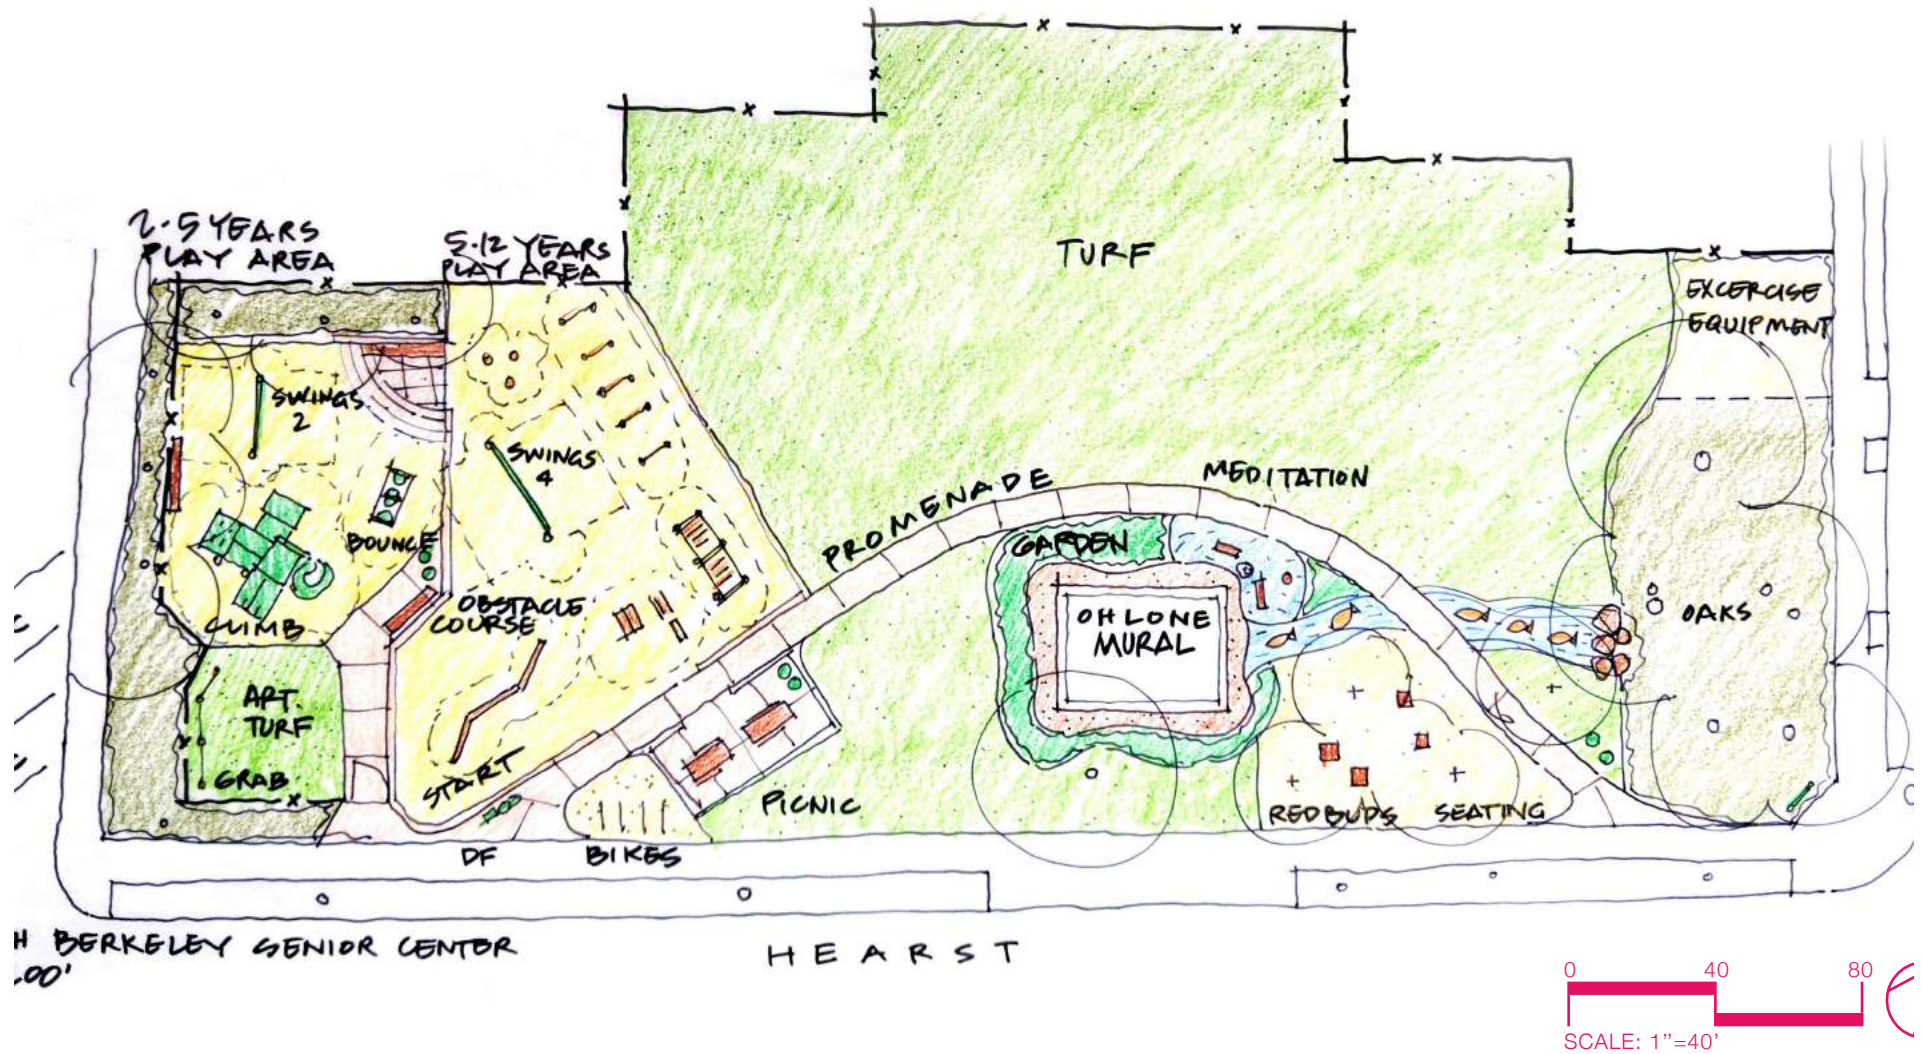

- - - - MAIN PEDESTRIAN CIRCULATION
- - - - PLAYGROUND CIRCULATION
- ← MAIN ENTRY
- ← SECONDARY ENTRY
- - - - UNDERGROUND BART

EXISTING CONDITIONS OHLONE PARK

EXISTING CONDITIONS OHLONE PARK

EXISTING CONDITIONS OHLONE PARK

DENSE TREES

PICNIC AREA

AC PARKING

CONCEPT SCHEME 1

CONCEPT SCHEME 1: 5-12 YRS PLAY AREA

CONCEPT SCHEME 1: 2-5 YRS PLAY AREA

CONCEPT SCHEME 1: SITE FURNISHINGS & OTHER ELEMENTS

CONCEPT SCHEME 2

H BERKELEY SENIOR CENTER
100'

H E A R S T

CONCEPT SCHEME 2: 5-12 YRS PLAY AREA

CONCEPT SCHEME 2: 2-5 YRS PLAY AREA

CONCEPT SCHEME 2: SITE FURNISHINGS & OTHER ELEMENTS

EXISTING CONDITIONS OHLONE PARK

MURAL GARDEN