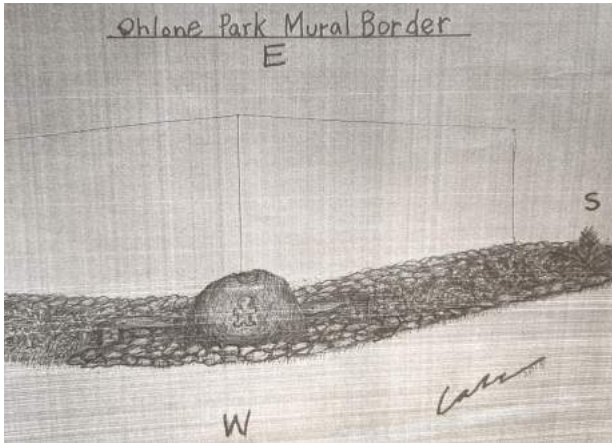

H BERKELEY SENIOR CENTER
100'

H E A R S T

CONCEPT SCHEME 2: 5-12 YRS PLAY AREA

CONCEPT SCHEME 2: 2-5 YRS PLAY AREA

CONCEPT SCHEME 2: SITE FURNISHINGS & OTHER ELEMENTS

EXISTING CONDITIONS OHLONE PARK

MURAL GARDEN